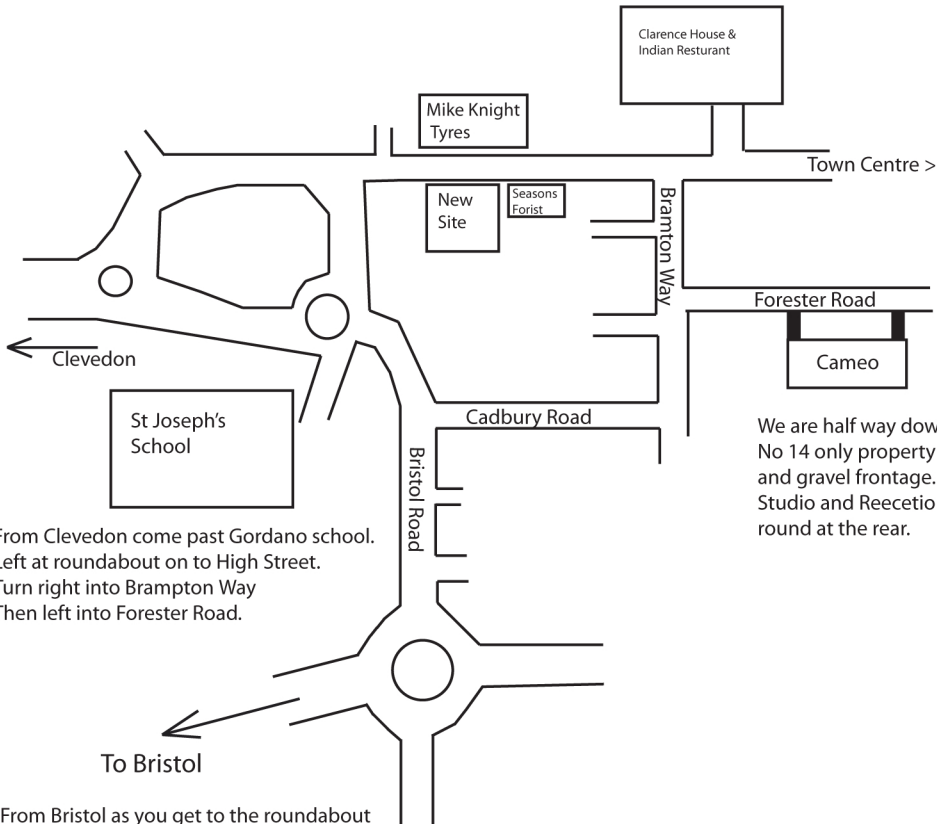

How to find Us

From Clevedon come past Gordano school.
Left at roundabout on to High Street.
Turn right into Brampton Way
Then left into Forester Road.

From Bristol as you get to the roundabout
Take 1st left onto Bristol Rd, then 3rd right into
Cadbury Rd.. At the end turn left, then right and
you are in Forester Rd.

We are half way down on the right.
No 14 only property with 2 drives
and gravel frontage.
Studio and Reception up left hand
round at the rear.