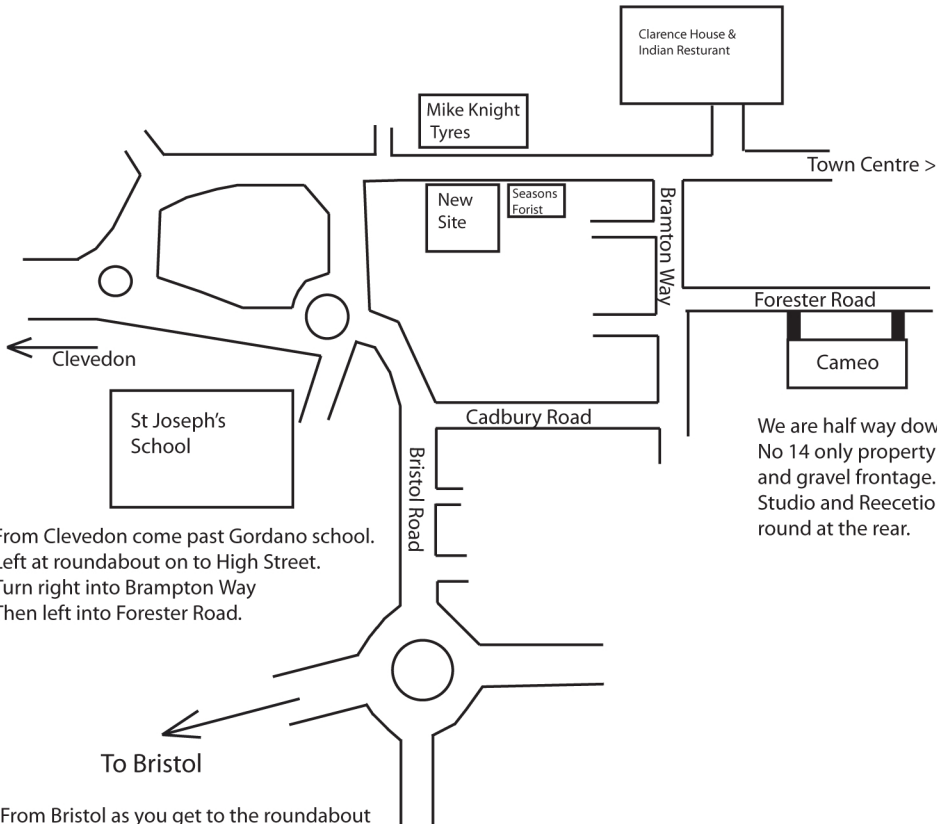

How to find Us

From Clevedon come past Gordano school.
Left at roundabout on to High Street.
Turn right into Brampton Way
Then left into Forester Road.

We are half way down on the right.
No 14 only property with 2 drives
and gravel frontage.
Studio and Reception up left hand
round at the rear.

From Bristol as you get to the roundabout
Take 1st left onto Bristol Rd, then 3 rd right into
Cadbury Rd.. At the end turn left , then right and
you are in Forester Rd.